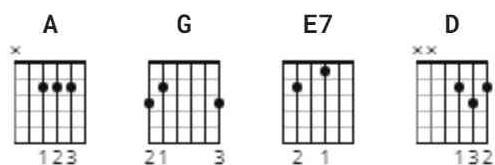

# With Body And Soul Chords by Bill Monroe

Difficulty: beginner

Tuning: E A D G B E

Key: E

## CHORDS

ARTIST: Bill Monroe

SONG: With Body and Soul

[Intro]

A G A E7 A

[Verse 1]

A G A  
See that train coming round the bend  
G E7  
Carrying the one that I love  
A D A  
Her beautiful body is still here on earth  
A E7 A  
But her soul has been called up above

[Chorus]

A G A D  
Body and Soul, Body and Soul  
A E7 A  
That's how she loved me, with Body and Soul

[Instrumental]

A G A D  
A E7 A

[Verse 2]

A G A  
Her beautiful hair was the purest of gold  
G E7  
Her eyes were as blue as the sea  
A D A  
Her lips were the color of summer's red rose  
A E7 A  
And she promised she would always love me

[Chorus]

A G A D  
Body and Soul, Body and Soul  
A E7 A  
That's how she loved me, with Body and Soul

[Instrumental]

A G A D  
A E7 A

[Verse 3]

A G A  
Tomorrow as the sun sinks low  
G E7  
The shadows will cover her face  
A D A  
Her last sun goes down, as she's laid beneath the ground  
A E7 A  
And my teardrops are falling like rain